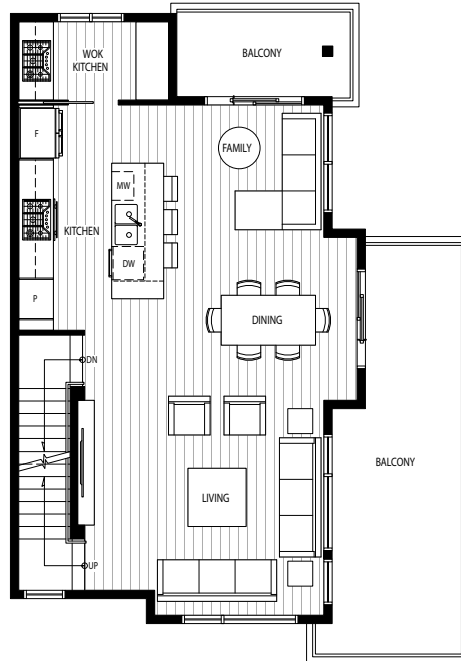

B3

3 Bed + 2 Bath + Family Room + 1 Bed Legal Suite

Interior: 1,771 Sq Ft

Exterior: 541 Sq Ft

Total: 2,312 Sq Ft

F I V E

R O A D

R I C H M O N D

Lower

Main

Upper