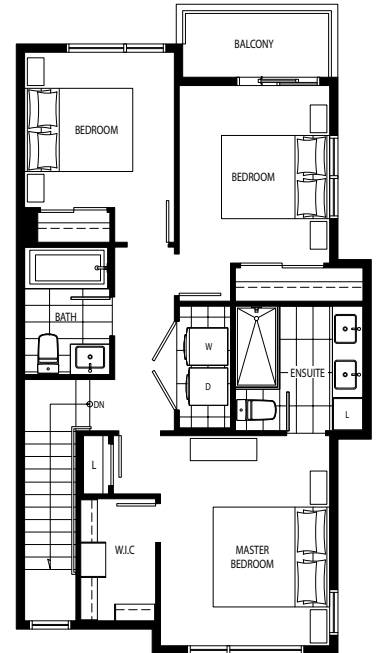

B3

3 Bed + 2 Bath + Family Room + 1 Bed Legal Suite

Interior: 1,771 Sq Ft

Exterior: 541 Sq Ft

Total: 2,312 Sq Ft

F I V E

R O A D

R I C H M O N D

Lower

Main

Upper