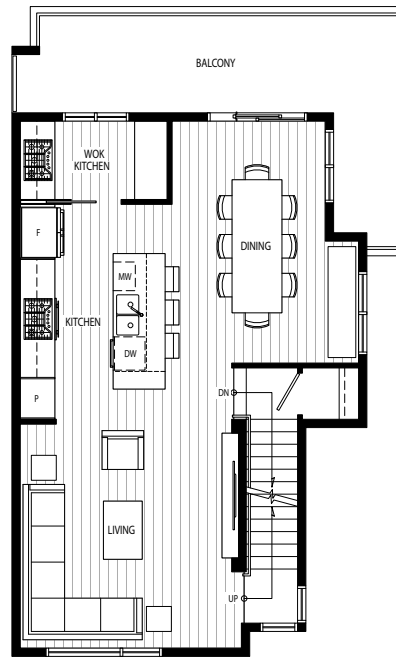

# B1

4 Bed + 3 Bath

Interior: 1,580 Sq Ft

Exterior: 1,050 – 1,137 Sq Ft

Total: 2,630 – 2,717 Sq Ft

F I V E

R O A D

R I C H M O N D

Lower

Main

Upper