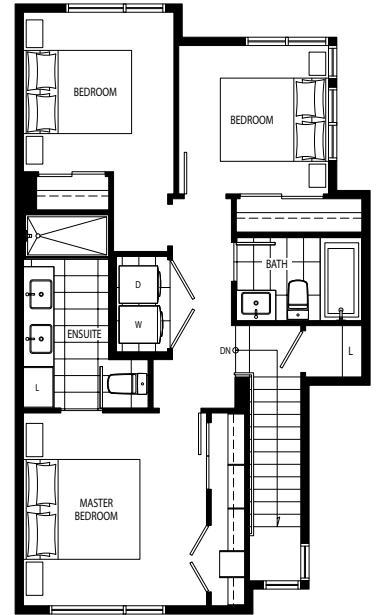

# B1

4 Bed + 3 Bath

Interior: 1,580 Sq Ft

Exterior: 1,050 – 1,137 Sq Ft

Total: 2,630 – 2,717 Sq Ft

F I V E

R O A D

R I C H M O N D

Lower

Main

Upper