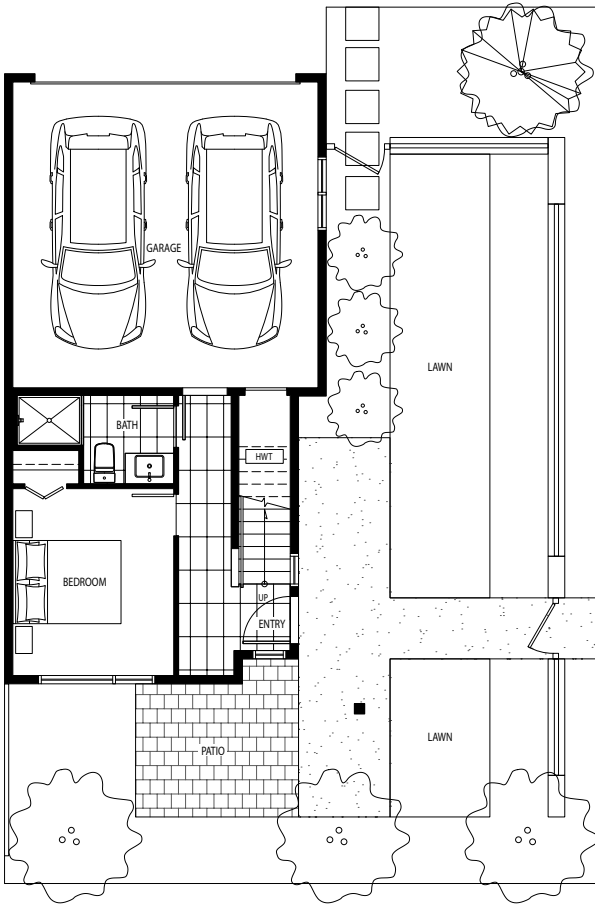

# B1

4 Bed + 3 Bath

Interior: 1,580 Sq Ft

Exterior: 1,050 – 1,137 Sq Ft

Total: 2,630 – 2,717 Sq Ft

F I V E

R O A D

R I C H M O N D

Lower

Main

Upper